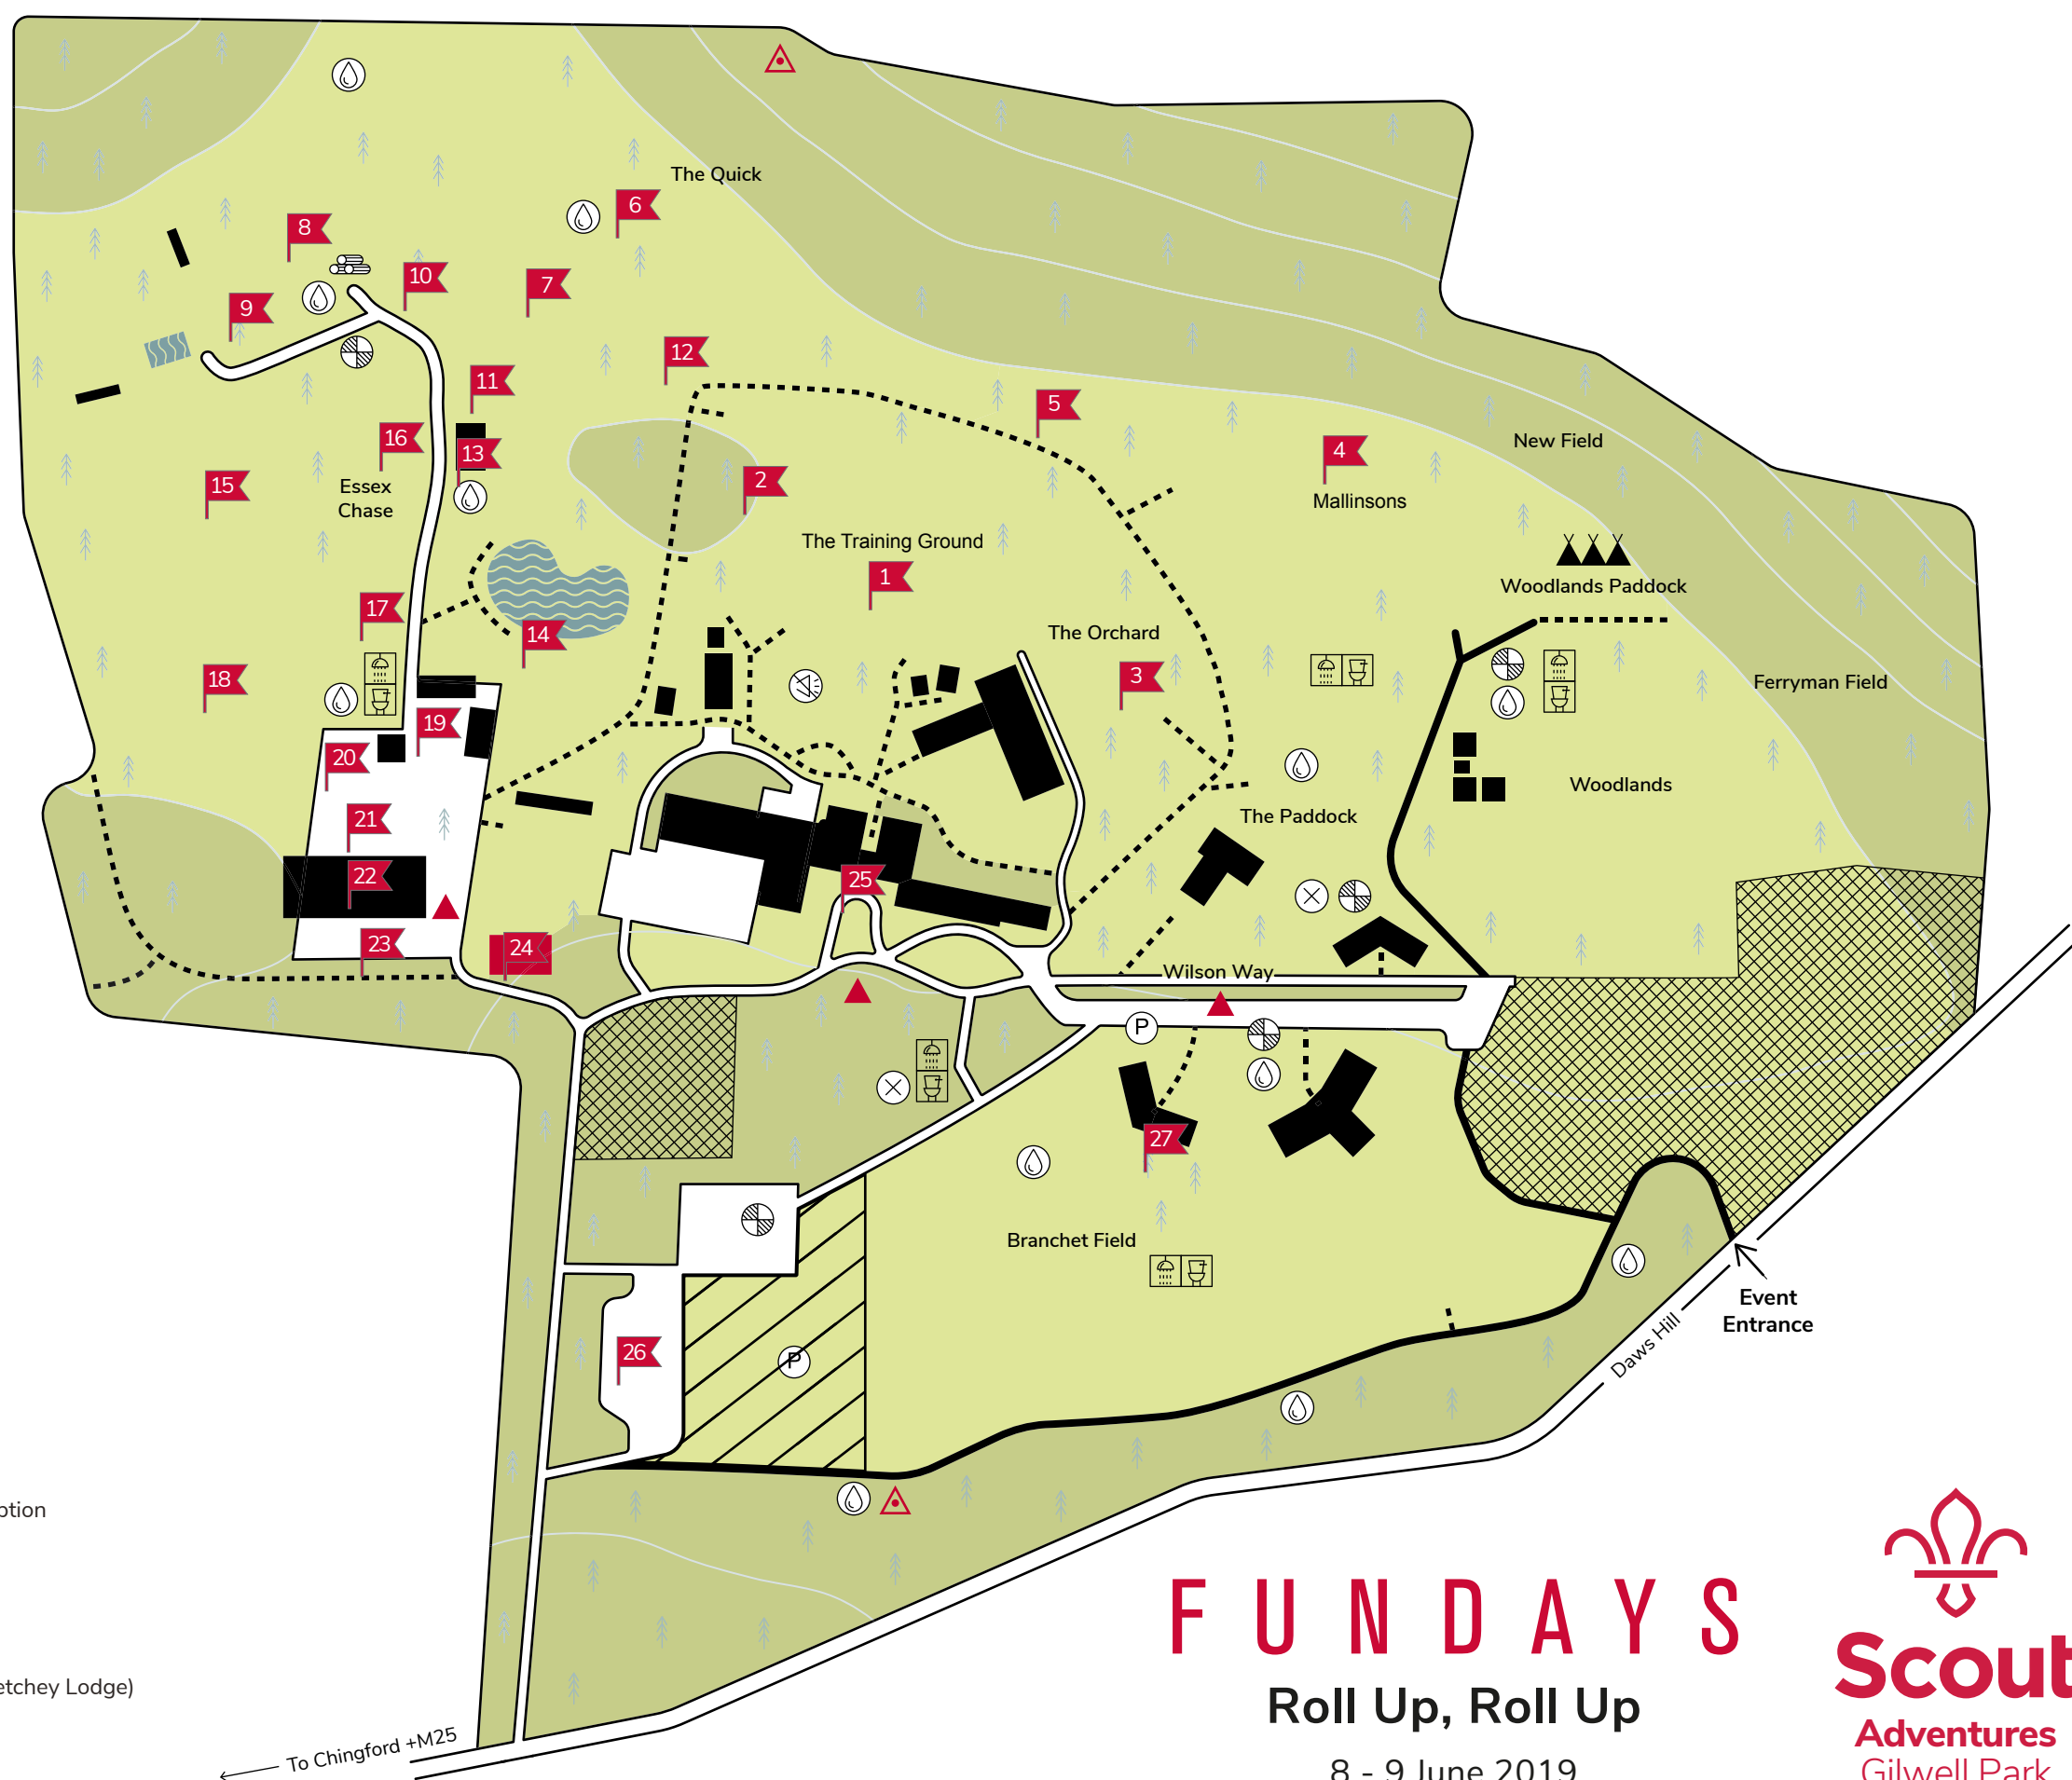

Activities, buildings and places of interest

- 1 Assembly point (before event start)**
Picnic area
- 2 Backwoods cooking**
Fire lighting
- 3 Jaffa's obstacle course**
- 4 Mini petting farm**
Llama and alpaca trekking
Hooping workshop*
Samba drumming workshop*
- 5 High ropes**
- 6 Grass sledging**
- 7 Fairground rides**
- 8 Pedal go karts**
- 9 Water wars**
Inflatable slide
- 10 Rope-a-phobia**
Trampolines
- 11 Bushcraft**
Hawk throwing
- 12 Samba dancing workshops***
- 13 Macmillan - Gruffalo Camps**
Rolls Royce
Recycle with Michael
UK Power Network
The Salvation Army
British Orienteering
- 14 Angling**
Rafting
- 15 Circus skills**
Games arcade
Inflatables
Gravity UK
Mobile zip line
- 16 A Million Hands**
Circus show*
Inflatable helter skelter
Leaders tea and coffe area
Programme exploration station
UKPST
- 17 Outdoor climbing**
Water rockets
- 18 Archery**
- 19 Avon Scout Radio**
Cavebus
Coke Bar
Ice cream van
Providore
- 20 First Aid**
Radio communication
Technology zone
- 21 Chubby's**
- 22 Crafts**
Face painting
Lid activities
- 23 Fairground rides**
Spider mountain
- 24 The Farm - event reception**
Lost and found
- 25 Adventure Café**
- 26 Car park**
- 27 Event check in (Jack Petchey Lodge)**

*Check timetable on arrival for starting times

FUNDAYS
Roll Up, Roll Up
8 - 9 June 2019

Legend

- Road
- Path
- Water
- Woodland
- Parking
- Building
- Waste disposal
- Recycling
- Quiet area
- Woodpile
- Tap
- Fire assembly
- Track
- Out of bounds
- Contour
- Tented Village
- Reception
- Chemical disposal
- Toilet
- Shower
- Emergency evacuation assembly point