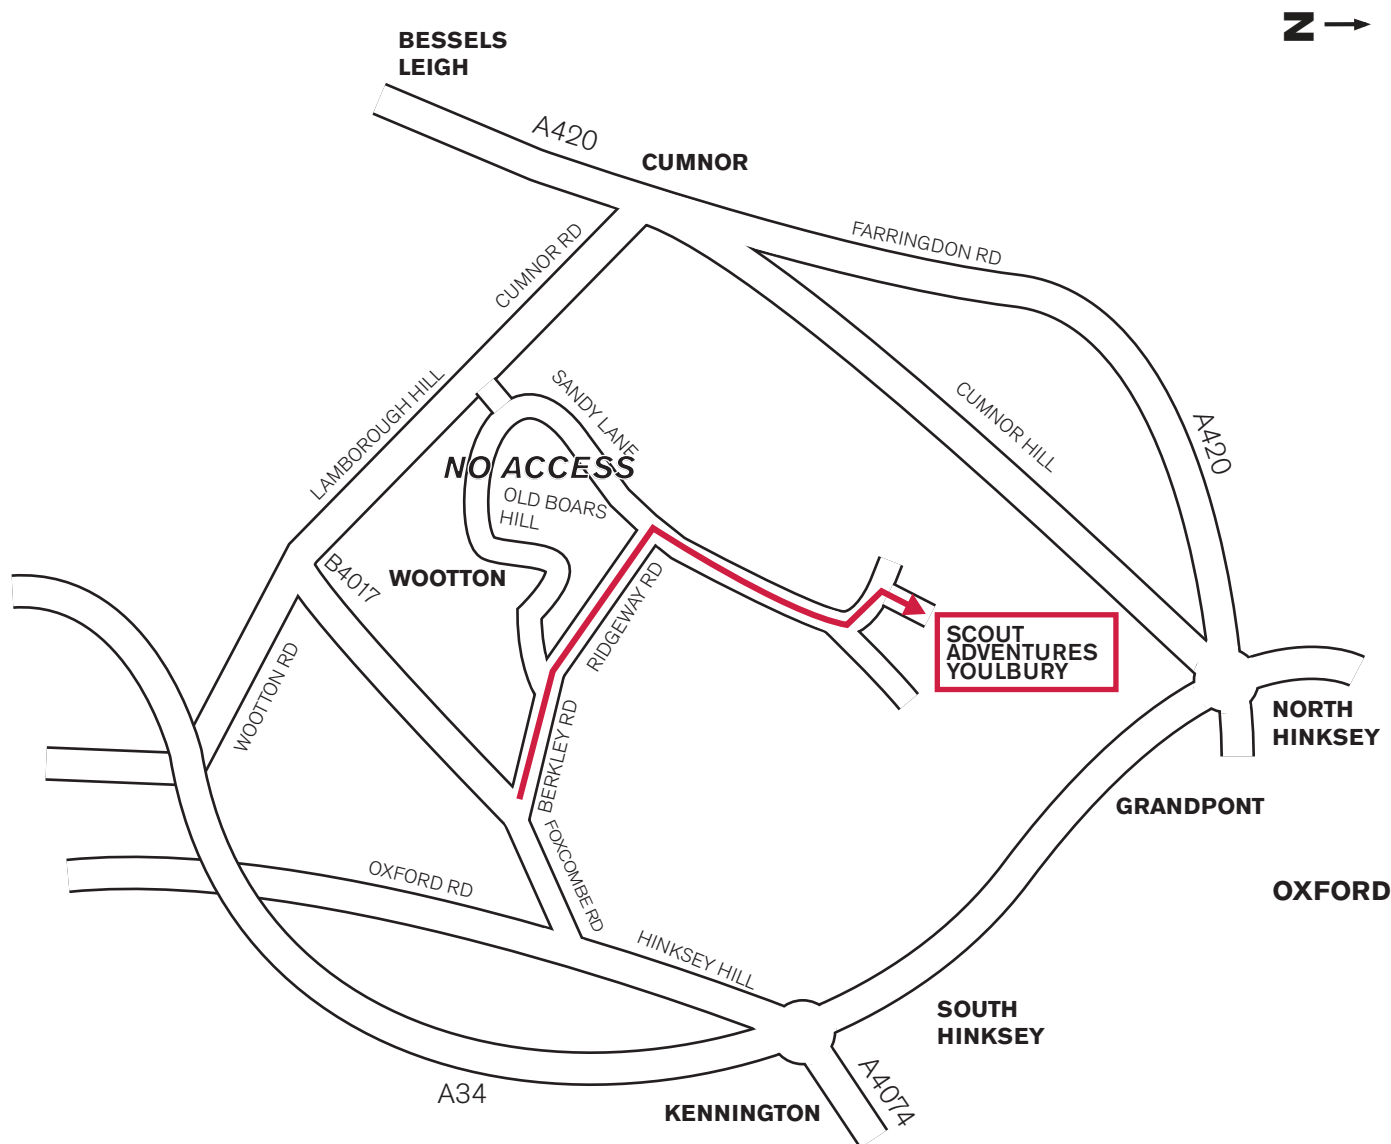

DIRECTIONS TO SCOUT ADVENTURES YOULBURY

- Leave the A34 from either the north or south direction at the junction of the A4074. Follow the signs for 'Scout Camp' on to the A4138, Hinksey Hill.
- At the top of the hill, turn right across the carriageway into Foxcombe Road.
- Just after the Care Home, turn right into Berkley Road.
- When you pass the Open University site, keep straight ahead to The Ridgeway. (This road is unsuitable for very large vehicles such as high liner coaches).
- Keep on The Ridgeway until you come to a crossroads and follow the sign to Scout Adventures Youlbury and then to reception.