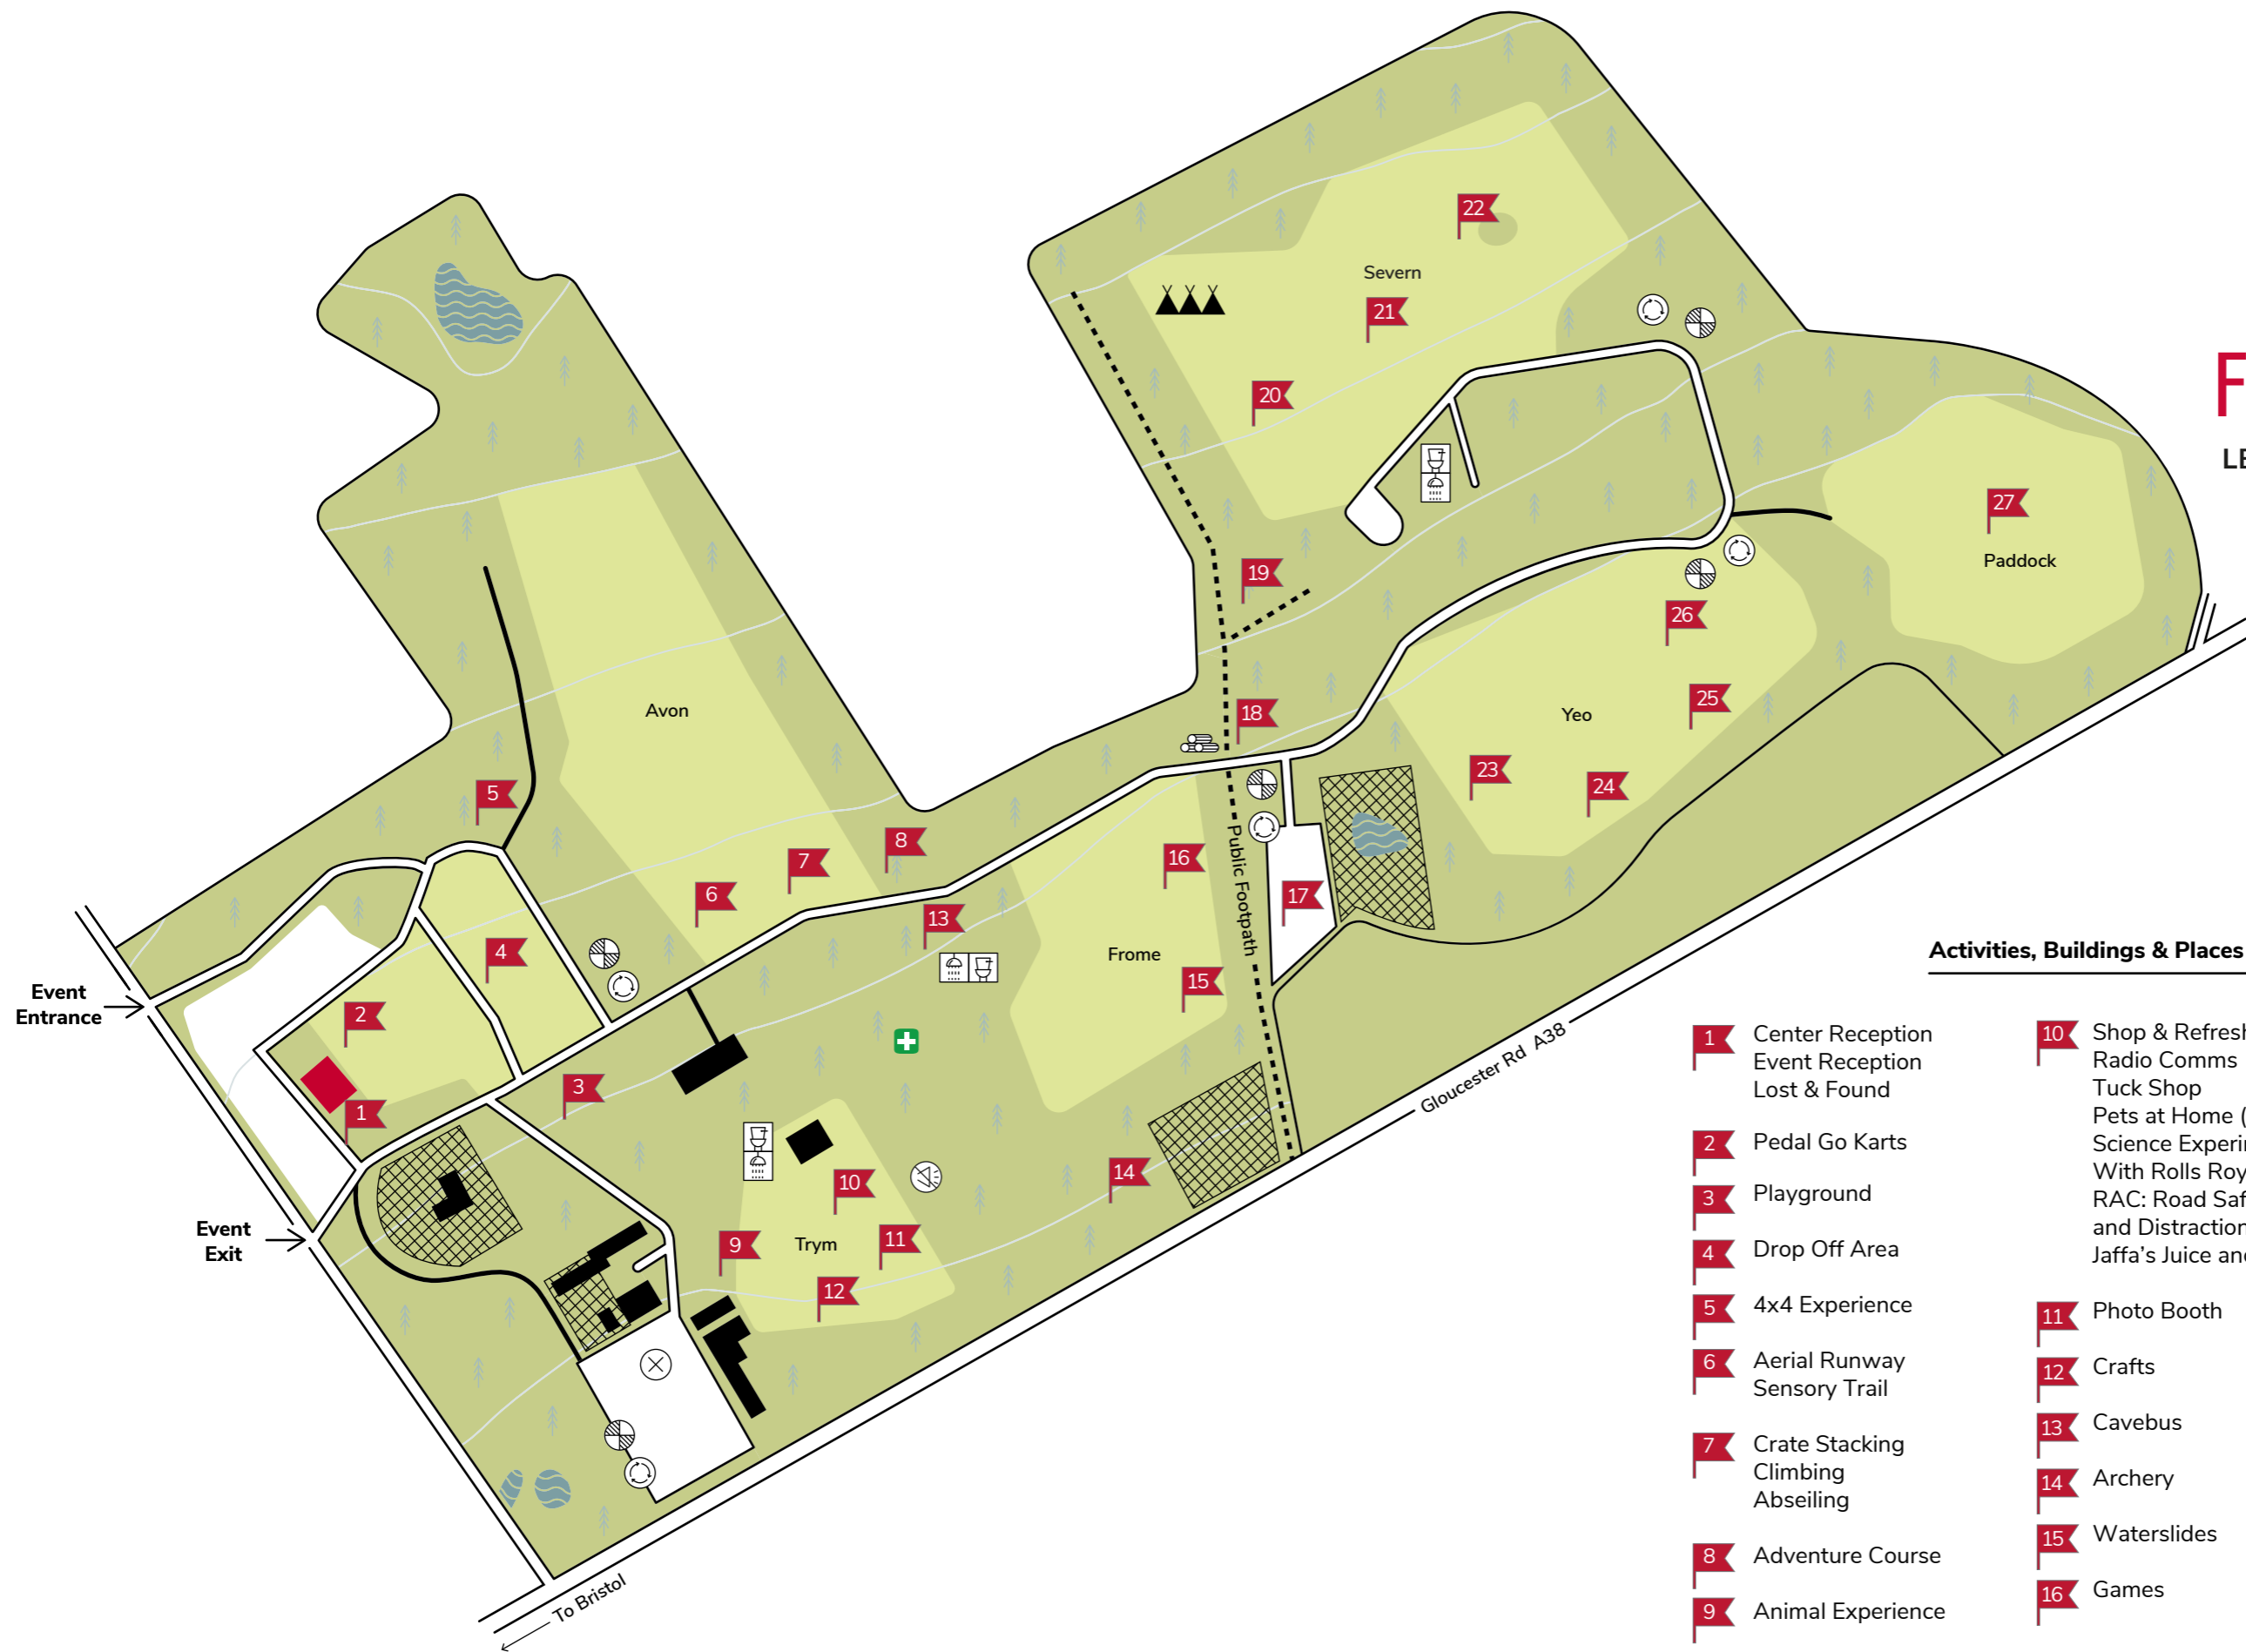

FUNDAYS

LET THE ADVENTURE COMMENCE

9-10 June 2018

Activities, Buildings & Places of Interest

- | | | |
|--|--|---------------------------------|
| 1 Center Reception
Event Reception
Lost & Found | 10 Shop & Refreshments
Radio Comms
Tuck Shop
Pets at Home (Sat. Only)
Science Experiments-
With Rolls Royce
RAC: Road Safety Trail
and Distractions
Jaffa's Juice and Fruit | 17 Minibus Car Park |
| 2 Pedal Go Karts | 11 Photo Booth | 18 Backwards Cooking |
| 3 Playground | 12 Crafts | 19 Laser Tag |
| 4 Drop Off Area | 13 Cavebus | 20 Drum Workshop |
| 5 4x4 Experience | 14 Archery | 21 Picnic Area |
| 6 Aerial Runway
Sensory Trail | 15 Waterslides | 22 Medieval Re-enactment |
| 7 Crate Stacking
Climbing
Abseiling | 16 Games | 23 Inflatables |
| 8 Adventure Course | | 24 Quad Bikes |
| 9 Animal Experience | | 25 Spider Mountain |
| | | 26 Funfair |
| | | 27 Long Stay Car Park |

Legend

- | | | | | | | | | | | | | | |
|-------|---------|------------|-------|---------------|----------------|-----------|----------------|-------------------|--------|------------|----------|-------------------------------------|-----------------|
| Road | Path | River | Water | Woodland | Campsite | Building | Parking | Recycling | Tap | Quiet area | Woodpile | Fire assembly | No entry (Cars) |
| Track | Contour | Open water | Marsh | Out of bounds | Tented Village | Reception | Waste disposal | Chemical disposal | Toilet | Shower | Drying | Emergency evacuation assembly point | Drop off |