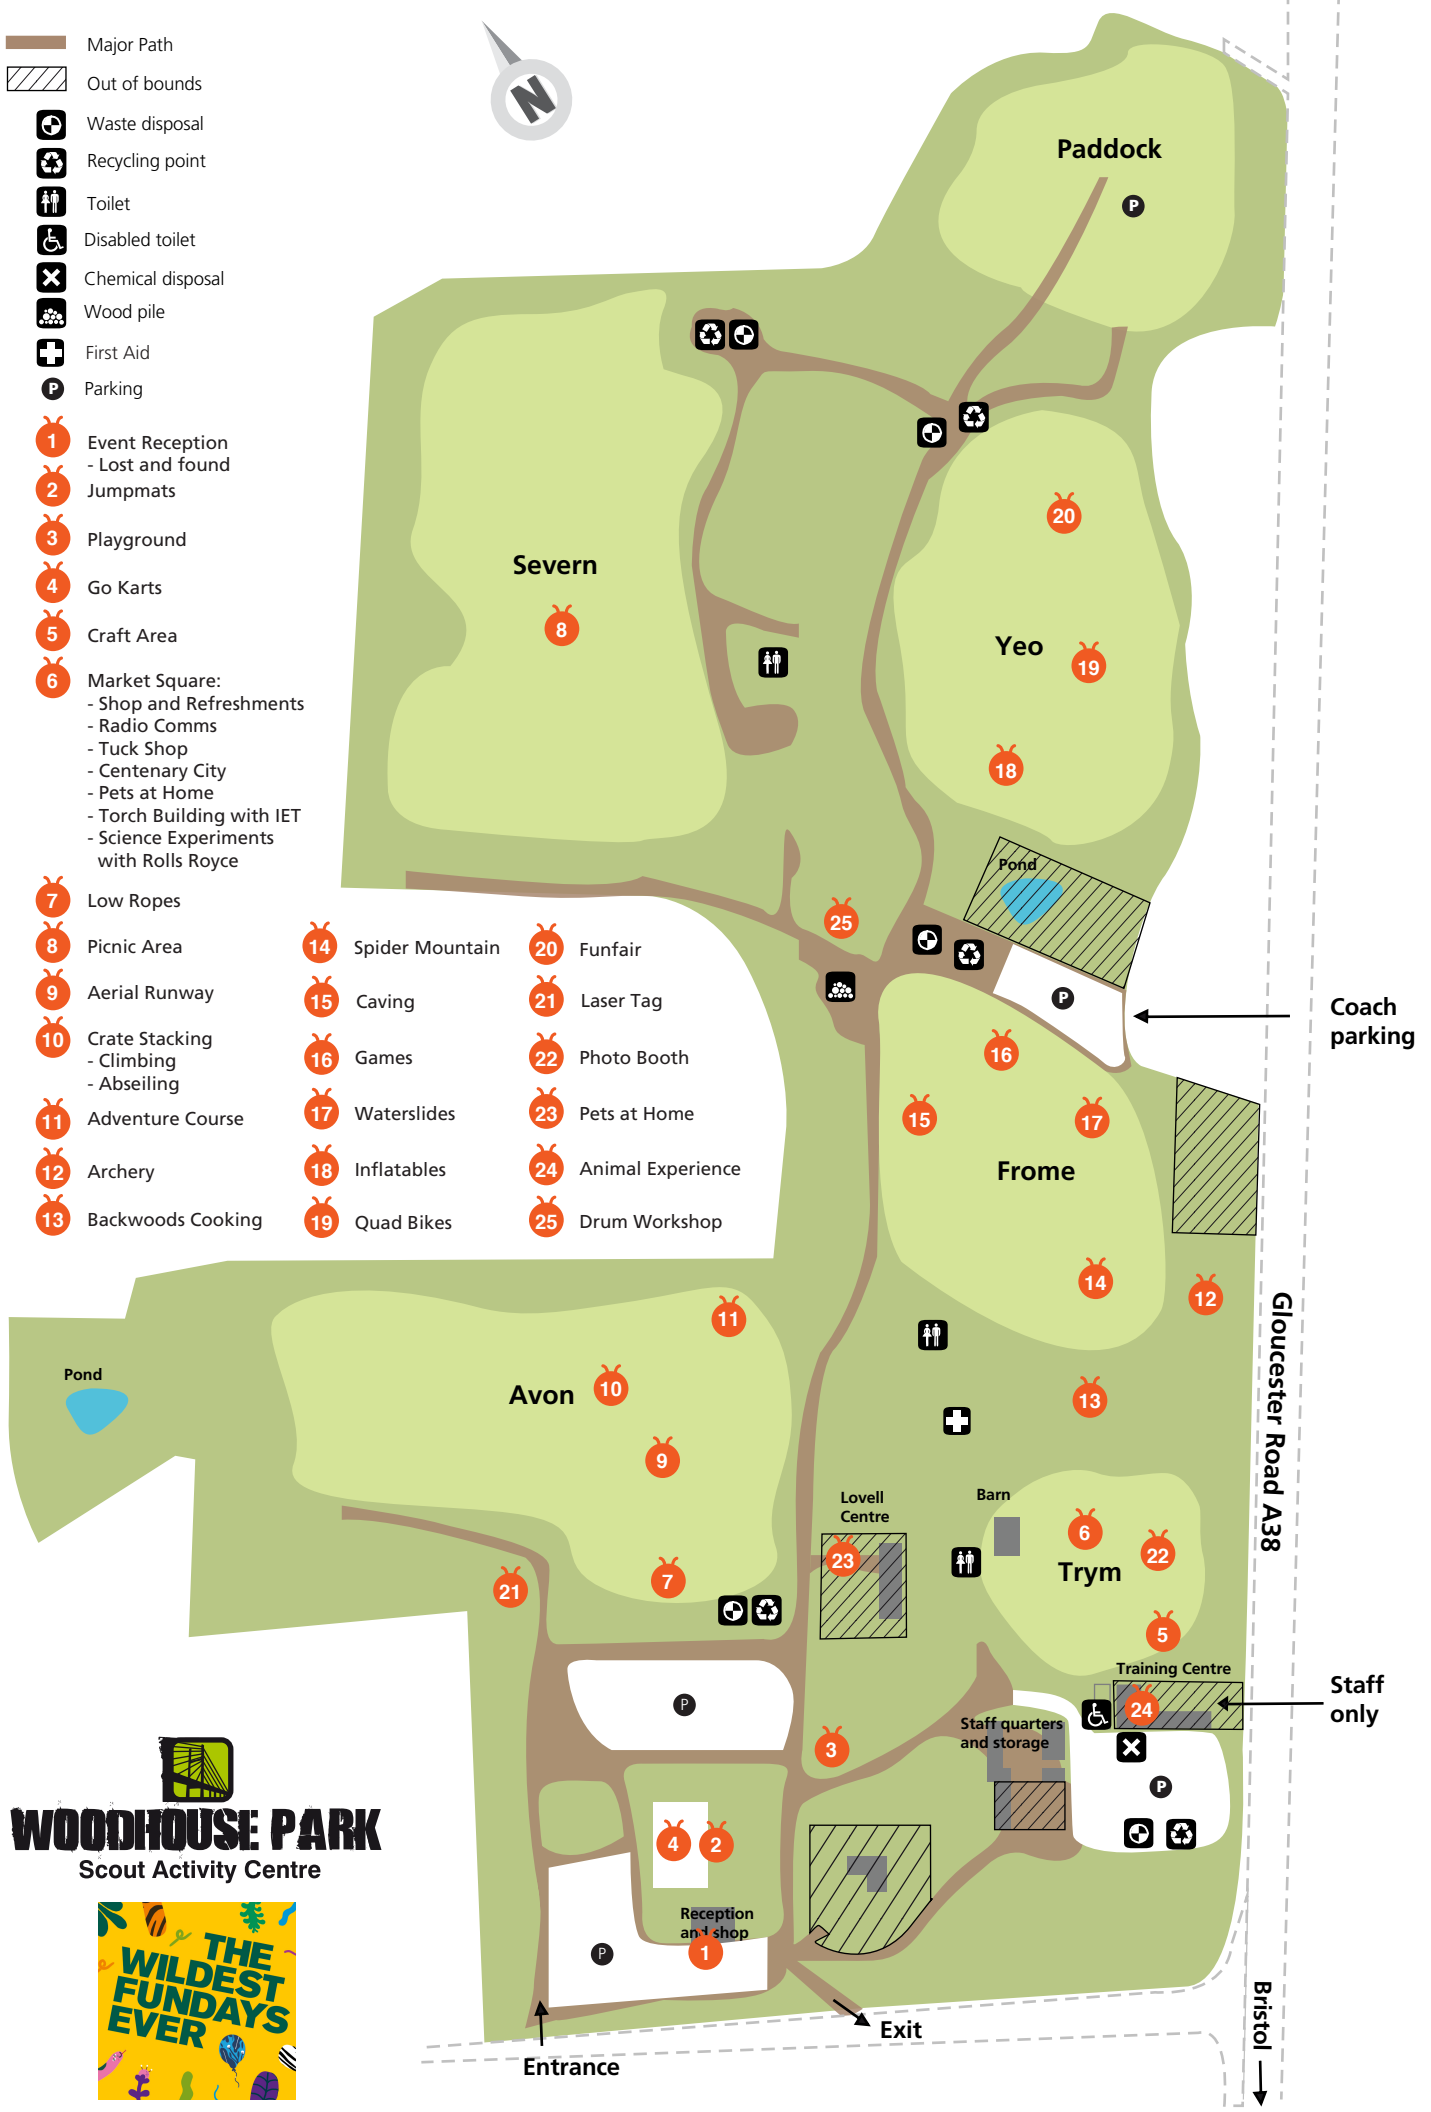

-  Major Path
-  Out of bounds
-  Waste disposal
-  Recycling point
-  Toilet
-  Disabled toilet
-  Chemical disposal
-  Wood pile
-  First Aid
-  Parking

-  1 Event Reception
- Lost and found
- Jumpmats
-  3 Playground
-  4 Go Karts
-  5 Craft Area
-  6 Market Square:
- Shop and Refreshments
- Radio Comms
- Tuck Shop
- Centenary City
- Pets at Home
- Torch Building with IET
- Science Experiments with Rolls Royce

-  7 Low Ropes
-  8 Picnic Area
-  9 Aerial Runway
-  10 Crate Stacking
- Climbing
- Abseiling
-  11 Adventure Course
-  12 Archery
-  13 Backwoods Cooking
-  14 Spider Mountain
-  15 Caving
-  16 Games
-  17 Waterslides
-  18 Inflatables
-  19 Quad Bikes
-  20 Funfair
-  21 Laser Tag
-  22 Photo Booth
-  23 Pets at Home
-  24 Animal Experience
-  25 Drum Workshop

WOODHOUSE PARK
 Scout Activity Centre

Coach parking

Gloucester Road A38

Staff only

Bristol

Entrance

Exit